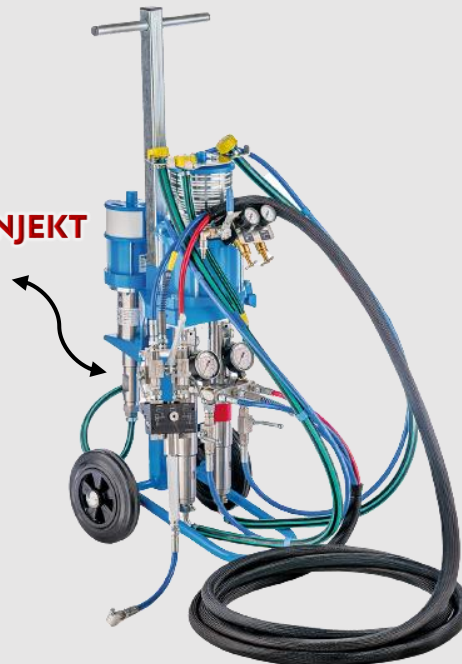

Polished Concrete

Stamped Concrete

>>TARGET>>

Dustcom DC3003GP

WIWA 2K-INJEKT

RT-2500-EL

**SOME OF OUR
EQUIPMENT**

HTC DURATIQ RX8